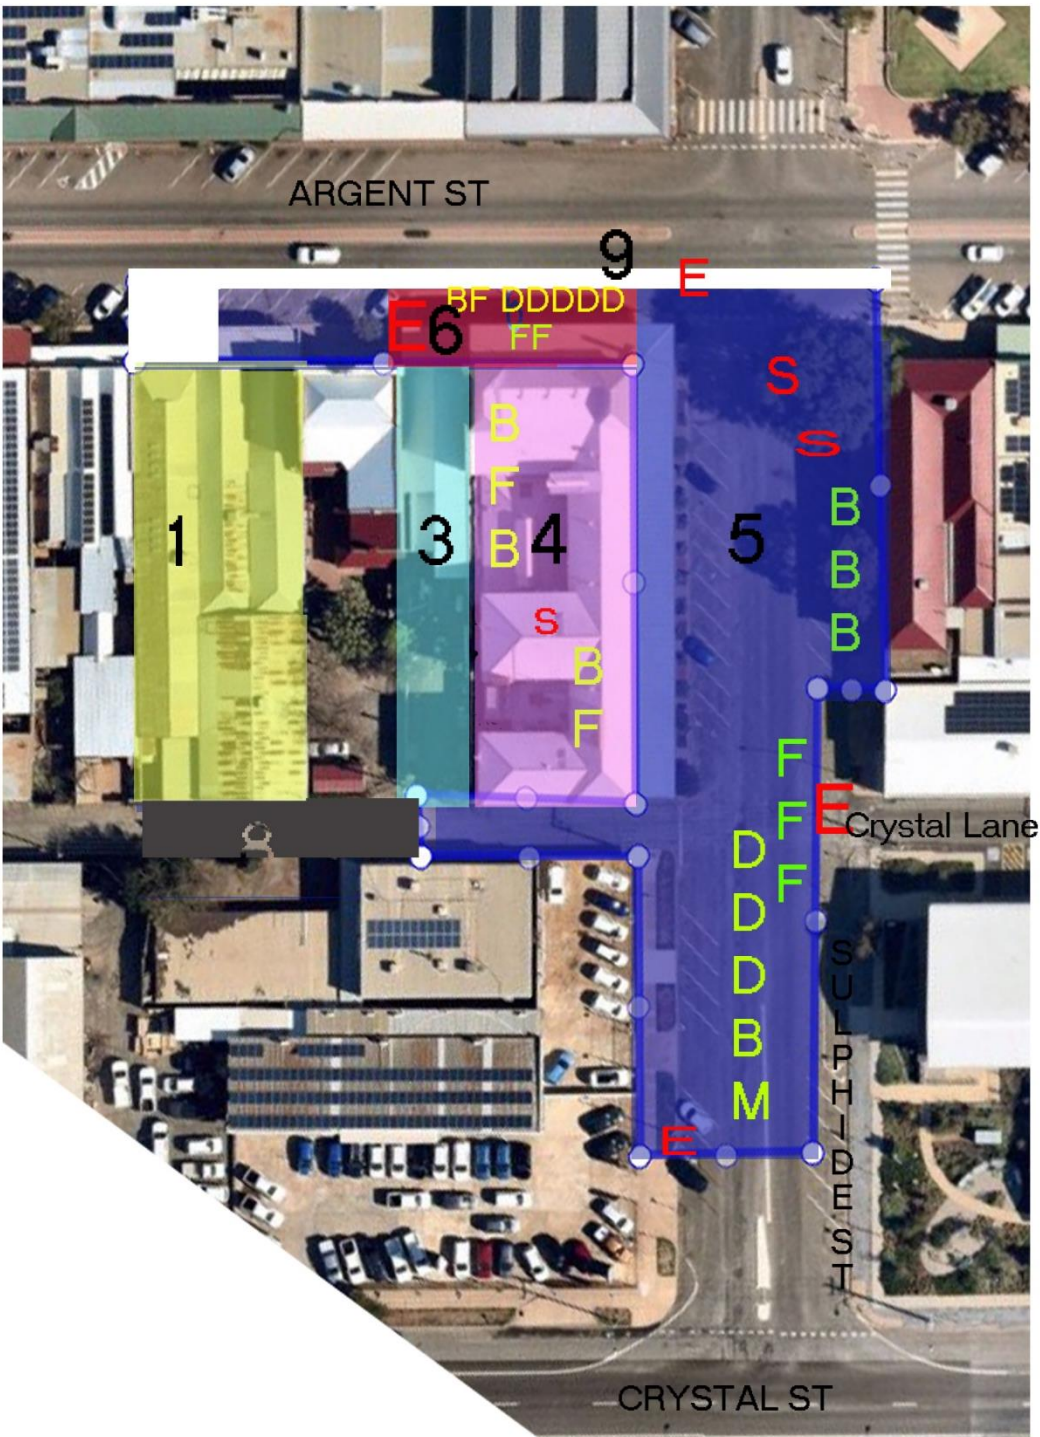

Area Overview Map Broken Heel Festival Palace Hotel

AREA 1 (Yellow) - Ticket/Merch & Storage - 207-213 Argent St - Owned by Palace Hotel

Area 3 (AQUA) - Festival Admin - 221 Argent St - Owned by Palace Hotel

AREA 4 (Pink) - Palace Hotel - 227 Argent St - 3 Bar areas , 1 Stage + Dining Areas

AREA 5 (Blue) - Festival Outdoor Area - 2 stages + Bar & Food Stalls & Dining, Markets & Amenities

AREA 6 (Red) - Outdoor Dining Area & Bar & Food Trucks - (Footpath & car park spaces) - Day / Night

Area 9 - (White) - Public Pedistrian Walkway

SYMBOL KEY: S = Stage Area, B= Bar, D=Dining, F=Food Stall, M=Markets E = Emergency Exit